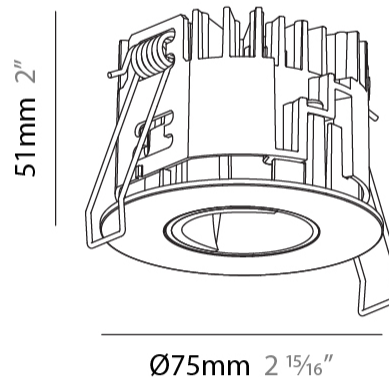

GENERAL

Series: Oiko Pro
Subseries: Oiko Pro Wallwash
Brand: Prolicht
Division: Architectural
Mounting Type: Recessed
Mounting Location: Ceiling
Subcategory: Downlight

PHYSICAL

Shape: Round
Diameter (mm): 75
Diameter (in): 2 ¹⁵/₁₆
Height (mm): 51
Height (in): 2
Ceiling Thickness (mm): 1 - 25
Ceiling Thickness (in): 1/16 - 1 3/16
Min. Recessing Depth (mm): 55
Min. Recessing Depth (in): 2 ³/₁₆
Light Distribution: Downlight
Fixture Finish: SSR / BKV / CWI / CRY / HAB / LAG / UFT / ITA / RUA / RUR / MIC / FTG / MYG / TWT / LOD / PUS / FRO / FUP / KIA / POP / BLS / SPG / MEY / GOH / GUM / CHC / COM / ABZ / JAG / OBR / MOS / ROR
Fixture Material: Aluminum Die Cast
Cut-out Measurements: 68mm / 2 11/16" Diameter

ELECTRICAL

Lamp Type: LED (Zhaga Standard)
Input Wattage (W): 16
Total Output Wattage (W): 14.6
Dimming: Tri-Mode (Non-Dimming and Phase Dimming (120Vac only) and 0-10V Dimming)
Driver Included: No
Driver Location: Recessed Housing
Driver Type: Constant Current - Universal
Driver Class: Class 2
Housing: See Components
Input Voltage (V): 120 - 277
Constant Current (MA): 350

LED

Color Temperature (*K): 2700 / 3000 / 3500 / 4000
Max. Delivered Lumen (lm): 1302 / 1383 / 1449 / 1462
Nominal Lumen (lm): 1566 / 1665 / 1743 / 1759
CRI: >90 CRI
Lamp Life (hrs): 50000

OPTICAL

Adjustability: Fixed

RATINGS AND CERTIFICATIONS

Certified By: Certified for North American Standards
IP rating: IP20