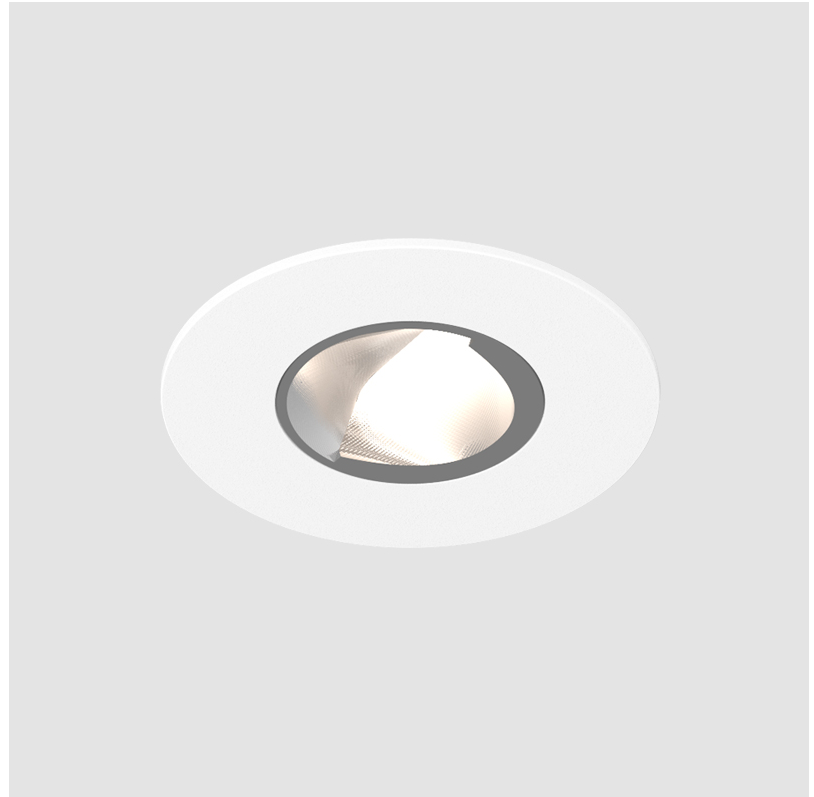

GENERAL

Series: Oiko Pro
Subseries: Oiko Pro Wallwash
Brand: Prolicht
Division: Architectural
Mounting Type: Recessed
Mounting Location: Ceiling
Subcategory: Downlight

PHYSICAL

Shape: Round
Diameter (mm): 75
Diameter (in): 2 ¹⁵/₁₆
Height (mm): 51
Height (in): 2
Ceiling Thickness (mm): 1 - 25
Ceiling Thickness (in): 1/16 - 1 3/16
Min. Recessing Depth (mm): 55
Min. Recessing Depth (in): 2 ³/₁₆
Light Distribution: Downlight
Fixture Finish: SSR / BKV / CWI / CRY / HAB / LAG / UFT / ITA / RUA / RUR / MIC / FTG / MYG / TWT / LOD / PUS / FRO / FUP / KIA / POP / BLS / SPG / MEY / GOH / GUM / CHC / COM / ABZ / JAG / OBR / MOS / ROR
Fixture Material: Aluminum Die Cast
Cut-out Measurements: 68mm / 2 11/16" Diameter

ELECTRICAL

Lamp Type: LED (Zhaga Standard)
Input Wattage (W): 16
Total Output Wattage (W): 14.6
Dimming: Tri-Mode (Non-Dimming and Phase Dimming (120Vac only) and 0-10V Dimming)
Driver Included: No
Driver Location: Recessed Housing
Driver Type: Constant Current - Universal
Driver Class: Class 2
Housing: See Components
Input Voltage (V): 120 - 277
Constant Current (MA): 350

LED

Color Temperature (*K): 2700 / 3000 / 3500 / 4000
Max. Delivered Lumen (lm): 1302 / 1383 / 1449 / 1462
Nominal Lumen (lm): 1566 / 1665 / 1743 / 1759
CRI: >90 CRI
Lamp Life (hrs): 50000

OPTICAL

Adjustability: Fixed

RATINGS AND CERTIFICATIONS

Certified By: Certified for North American Standards
IP rating: IP20